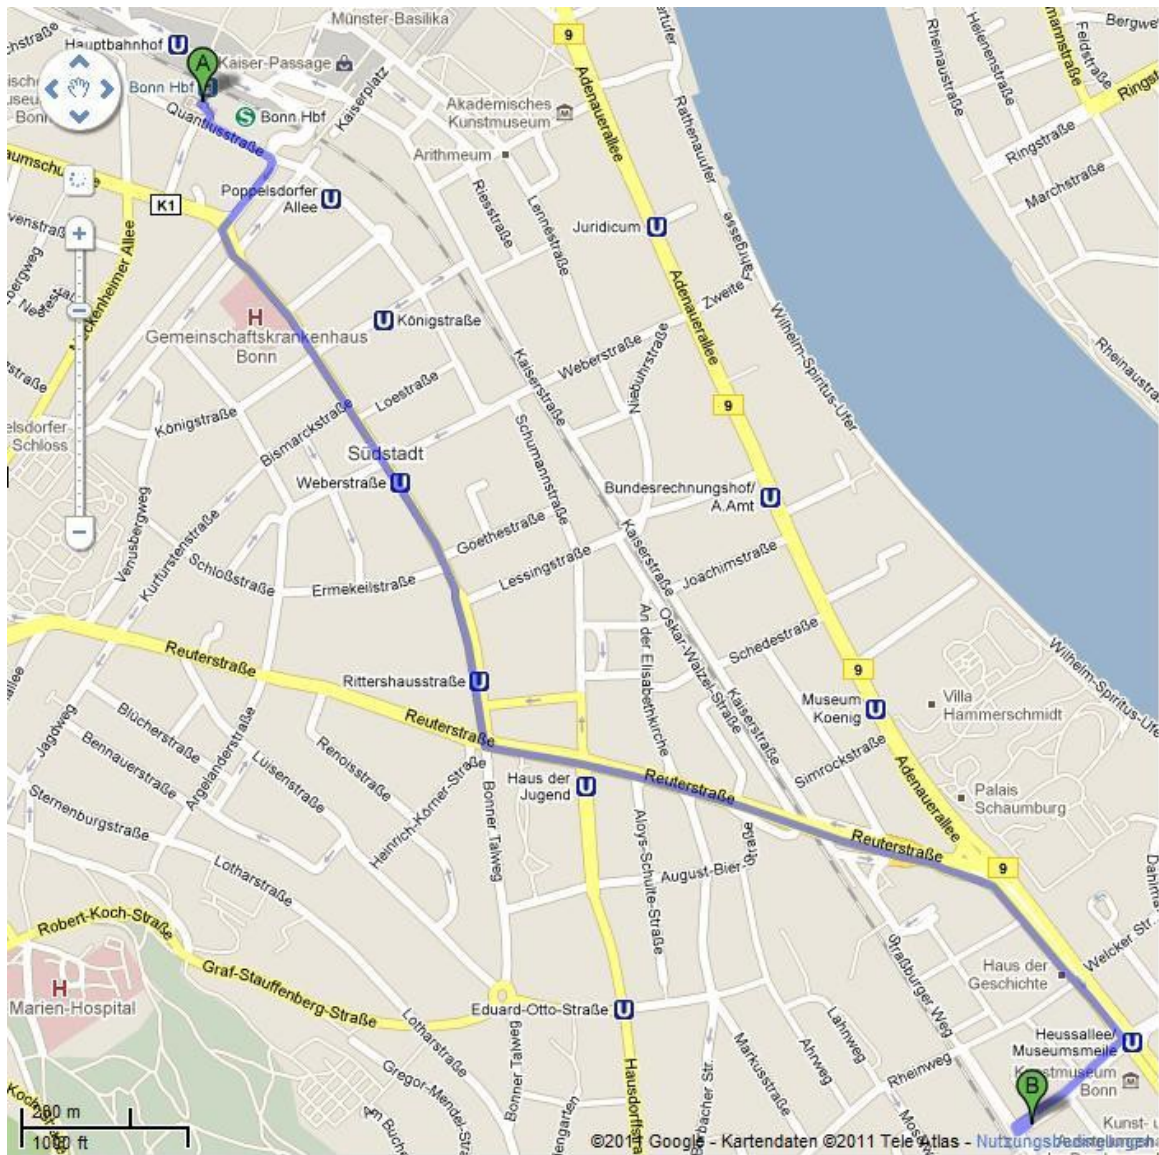

## Getting to the Center for Development Research (ZEF).

**From the Köln/Bonn airport**, take airport shuttle bus SB60 to Bonn Hauptbahnhof (central station).

**From Bonn Hauptbahnhof**, take subway line 16, 63 or 66 to Bad Godesberg or Bad Honnef, respectively, and get off at the 5th stop "Heussallee/Museumsmeile".

### **Center for Development Research (Zentrum für Entwicklungsforschung – ZEF)**

Walter-Flex-Straße 3

D-53113 Bonn

Phone: +49 (0)228-731861